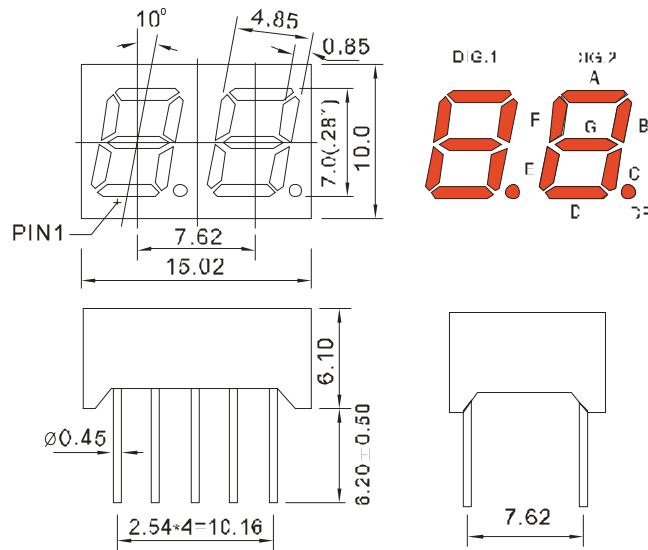

## PACKAGE DIMENSION

KPD-2281A/BX