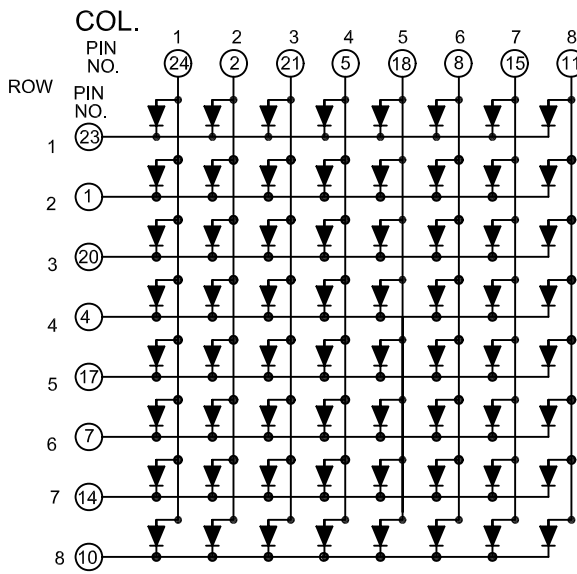

DiJiTAL ELECTRONIC

PACKAGE DIMENSION

KPM-1988A/BX

KPM-1988A

KPM-1988B

3,6,9,12,13,16,19,22 NO PIN

3,6,9,12,13,16,19,22 NO PIN