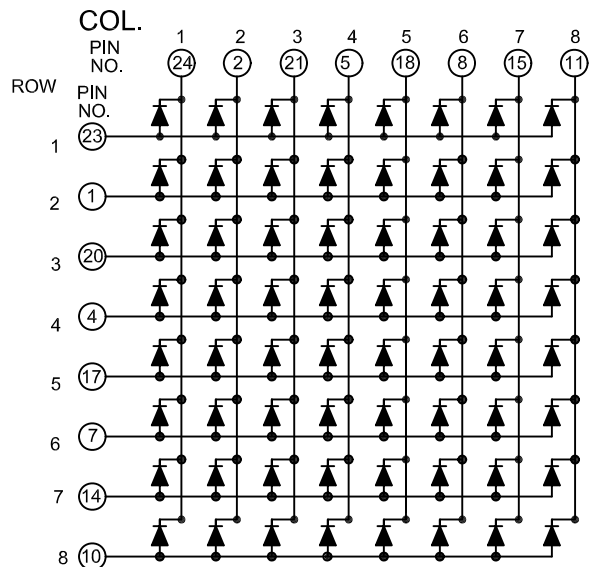

DiJiTAL ELECTRONIC

PACKAGE DIMENSION

KPM-1988A/BX

KPM-1988A

KPM-1988B

3,6,9,12,13,16,19,22 NO PIN

3,6,9,12,13,16,19,22 NO PIN