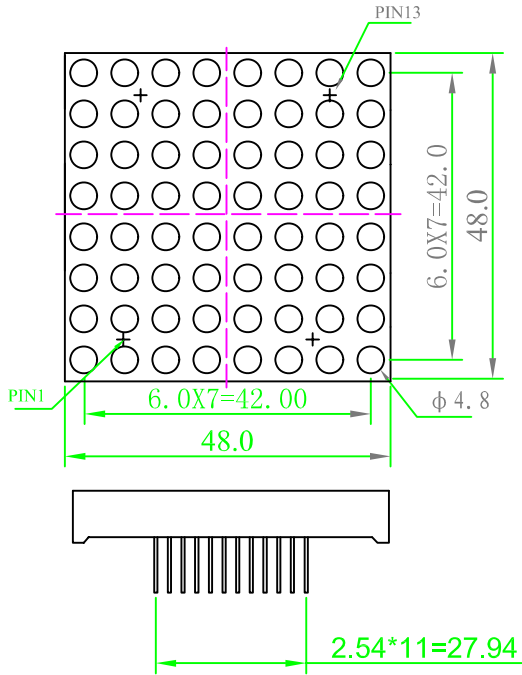

DiJiTAL ELECTRONIC

PACKAGE DIMENSION

KPM-1988A/BX

KPM-1988A

KPM-1988B

3,6,9,12,13,16,19,22 NO PIN

3,6,9,12,13,16,19,22 NO PIN