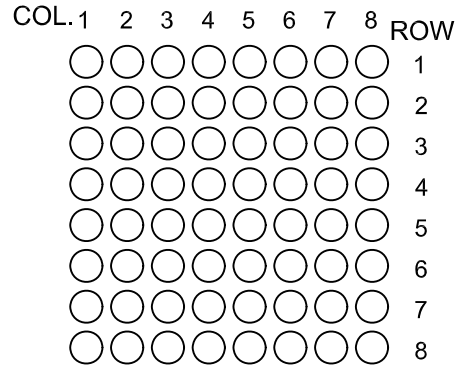

DiJiTAL ELECTRONIC

PACKAGE DIMENSION

KPM-1988A/BX

KPM-1988A

KPM-1988B

3,6,9,12,13,16,19,22 NO PIN

3,6,9,12,13,16,19,22 NO PIN