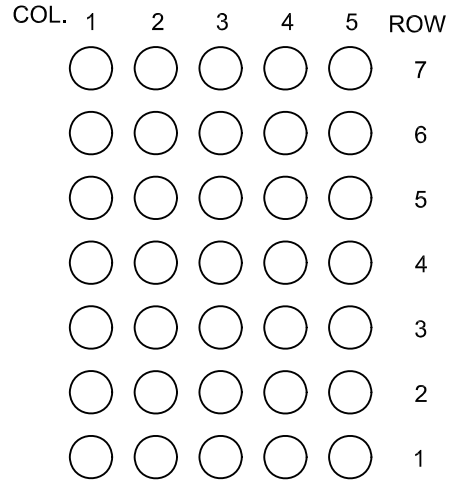

PACKAGE DIMENSION

KPM-2057A/BX

KPM-2057A

KPM-2057B